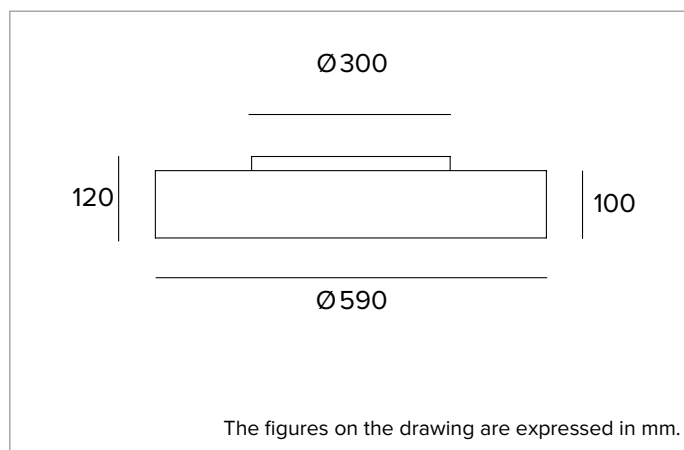

SOURCE

The LED Engine is made up of self-cooling circular boards. Tunable White version available on request.

Energy efficiency class: E

Nominal power: 84W

Nominal flux: 10917lm

Colour rendering index: 90

Rf: 91.4

Rg: 100.8

CCT nominal: 3000K

Lifetime (L80/B10): >50000h tq +25°C

ILLUMINOTECHNICAL CHARACTERISTICS

OPAL Direct/Indirect Version: High luminance transmission and light diffusion opaline polycarbonate lower diffusive screen. Diffused indirect emission LED Chip On Board.

Emission: UP-DOWN OPAL

Optical efficiency: 67%

Fixture flux: 7311lm

Luminous efficacy: 78lm/W

Photobiological safety: Compliant with RG1 low risk group

MECHANICAL CHARACTERISTICS

Calendered extruded aluminium body.

Colour and finish: Plaster white

Dimensions: D=590mm

Weight: 8.2Kg

Degree of protection: IP20 for recessed part

Degree of protection: IP40 for exposed part

ELECTRICAL CHARACTERISTICS

Integrated electronic ON-OFF power supply. Emergency Pack available on request. Equipped with a rapid connector for mains connection. Luminaire compliant with EN 60598-2-22 for power supply from a centralised emergency system CPSS (Central Power Supply System), not incorporated in the luminaire - high risk areas excluded. The default power and flux are 100% in AC and 15% in DC.

Fixture Power: 94W

Power supply: 220-240Vac 50/60Hz

Insulation Class: CLASS 1

Type of driver / Control: ON-OFF

Driver included: YES

Class F: YES

SAFE FLICKER: PstLM=<1 and SVM=<0.4 (IEC TR 61547-1 and IEC TR 63158), to ensure a more comfortable and safe light

Ambient temperature: 0°C / +25°C

INSTALLATION

Suspension installation is possible using a special accessory to be ordered separately.

NOTES

DIRECT/INDIRECT VERSION: Fitted with separate switches. Three different light effects available: direct light, indirect light and mixed direct/indirect light. 110-277Vac version available on request.

WARRANTY

5 years.

WARNING

Luminaire designed for disposal/recycling at end-of-life. Replaceable (LED only) light source by a professional. Replaceable control gear by a professional.

Due to the technological evolution of the electronic components, the data provided may be updated, and as such, confirmation must be requested during the order process.

Luminous flux and power supply have +/-10% tolerances with respect to the indicated value. tq +25°C (CIE 121).

We reserve the right to make technical changes.

Targetti Sankey S.r.l.
Via Pratese, 164
50145 Firenze - Italy
Tel: +39 055 37911
targetti.com
targetti@targetti.com

CCIAA Firenze
Share Capital:
€ 500.000,00
VAT N. (IT):
01537660480
R.E.A: FI-275656

TARGETTI